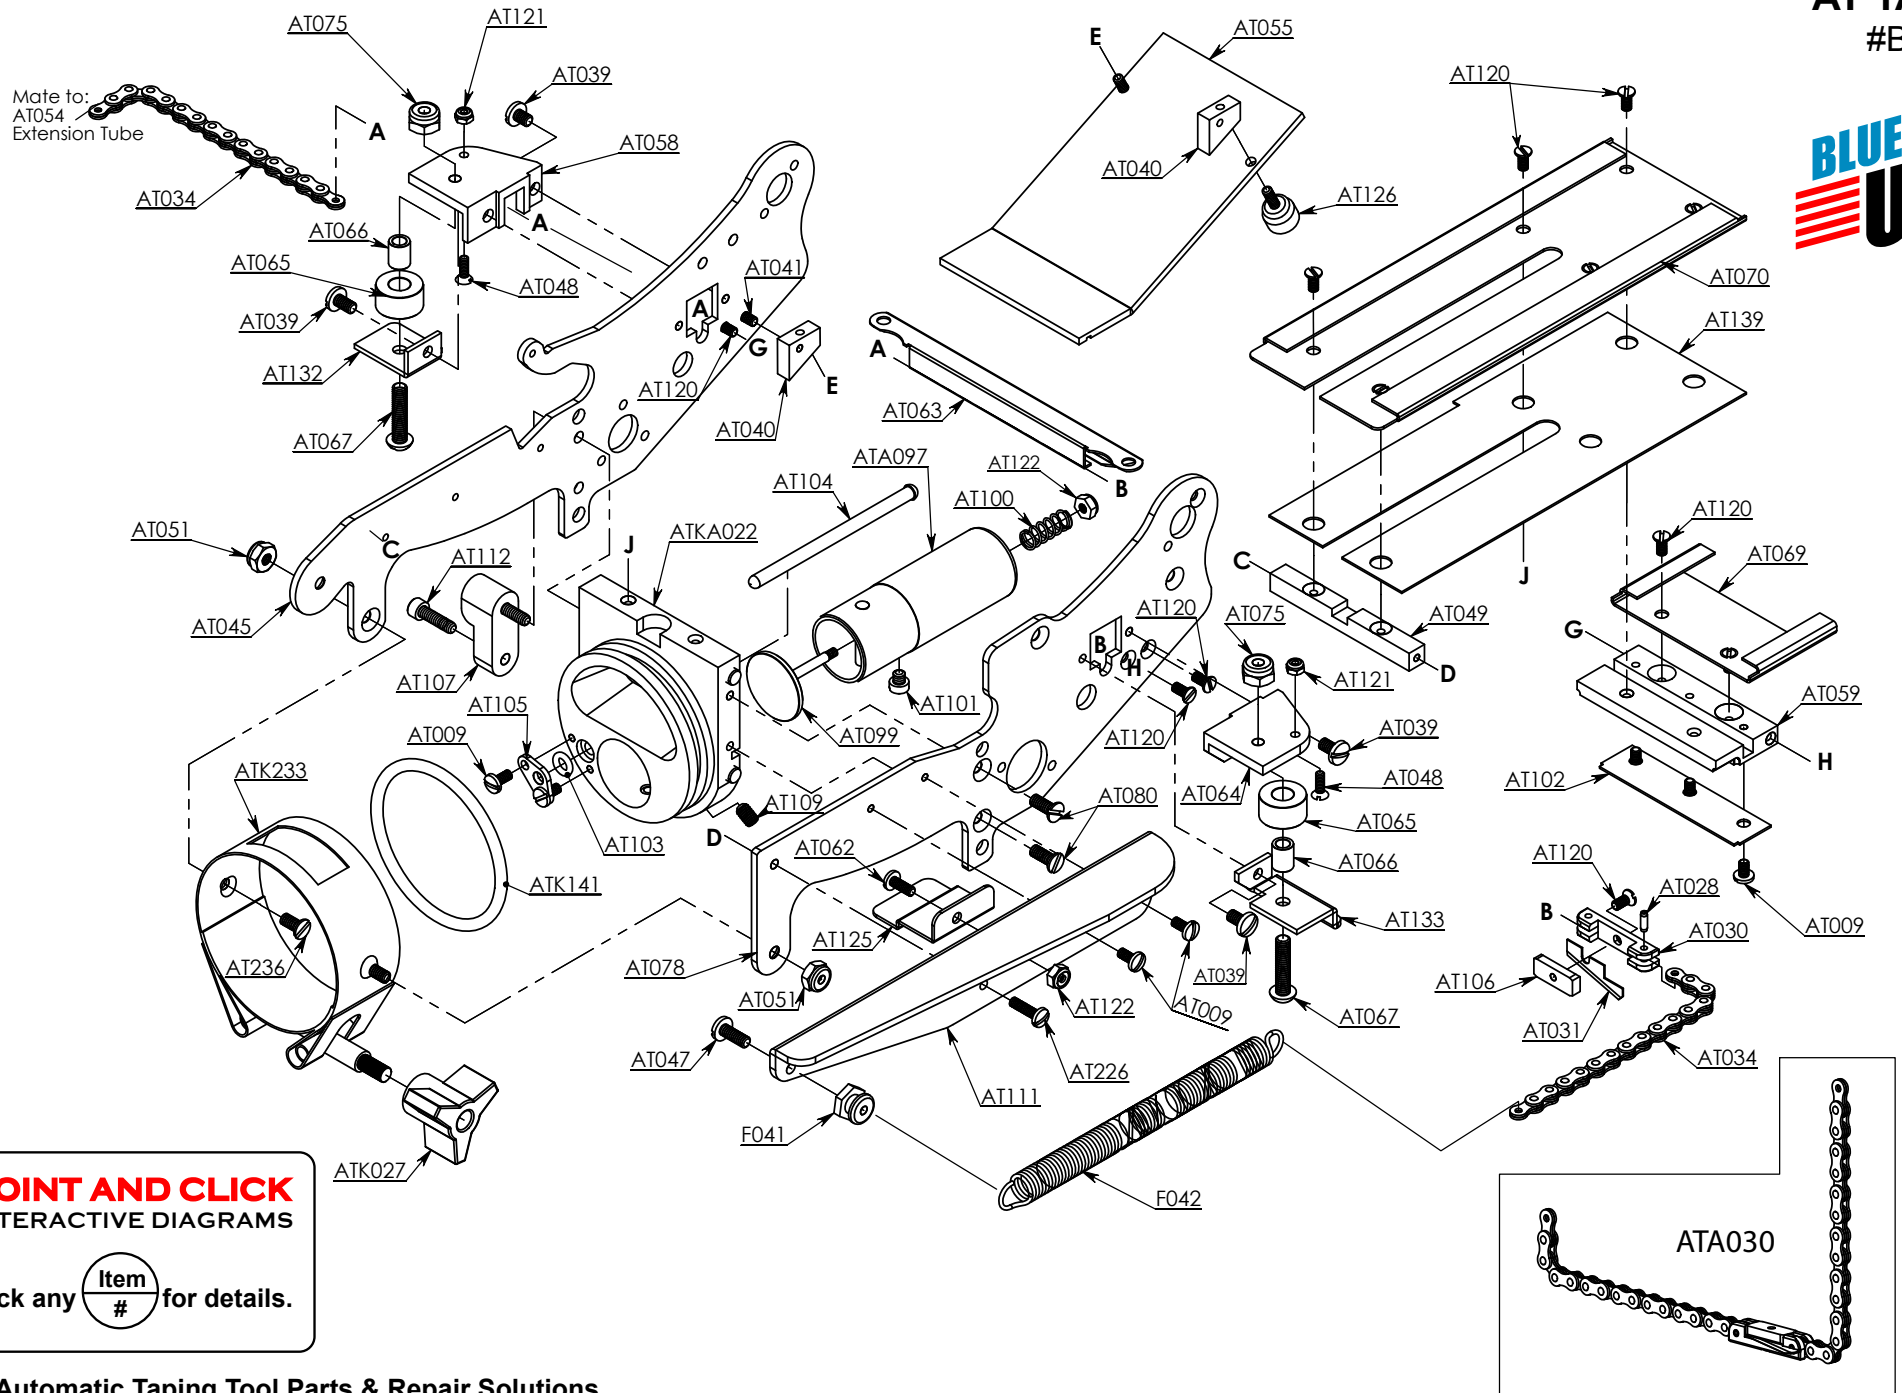

START TO FINISH

POINT AND CLICK
 INTERACTIVE DIAGRAMS

Click any  for details.

BLUE LINE USA QUICK DISCONNECT HEAD AT TAPER #BLU-AT

POINT AND CLICK
INTERACTIVE DIAGRAMS

Click any  for details.