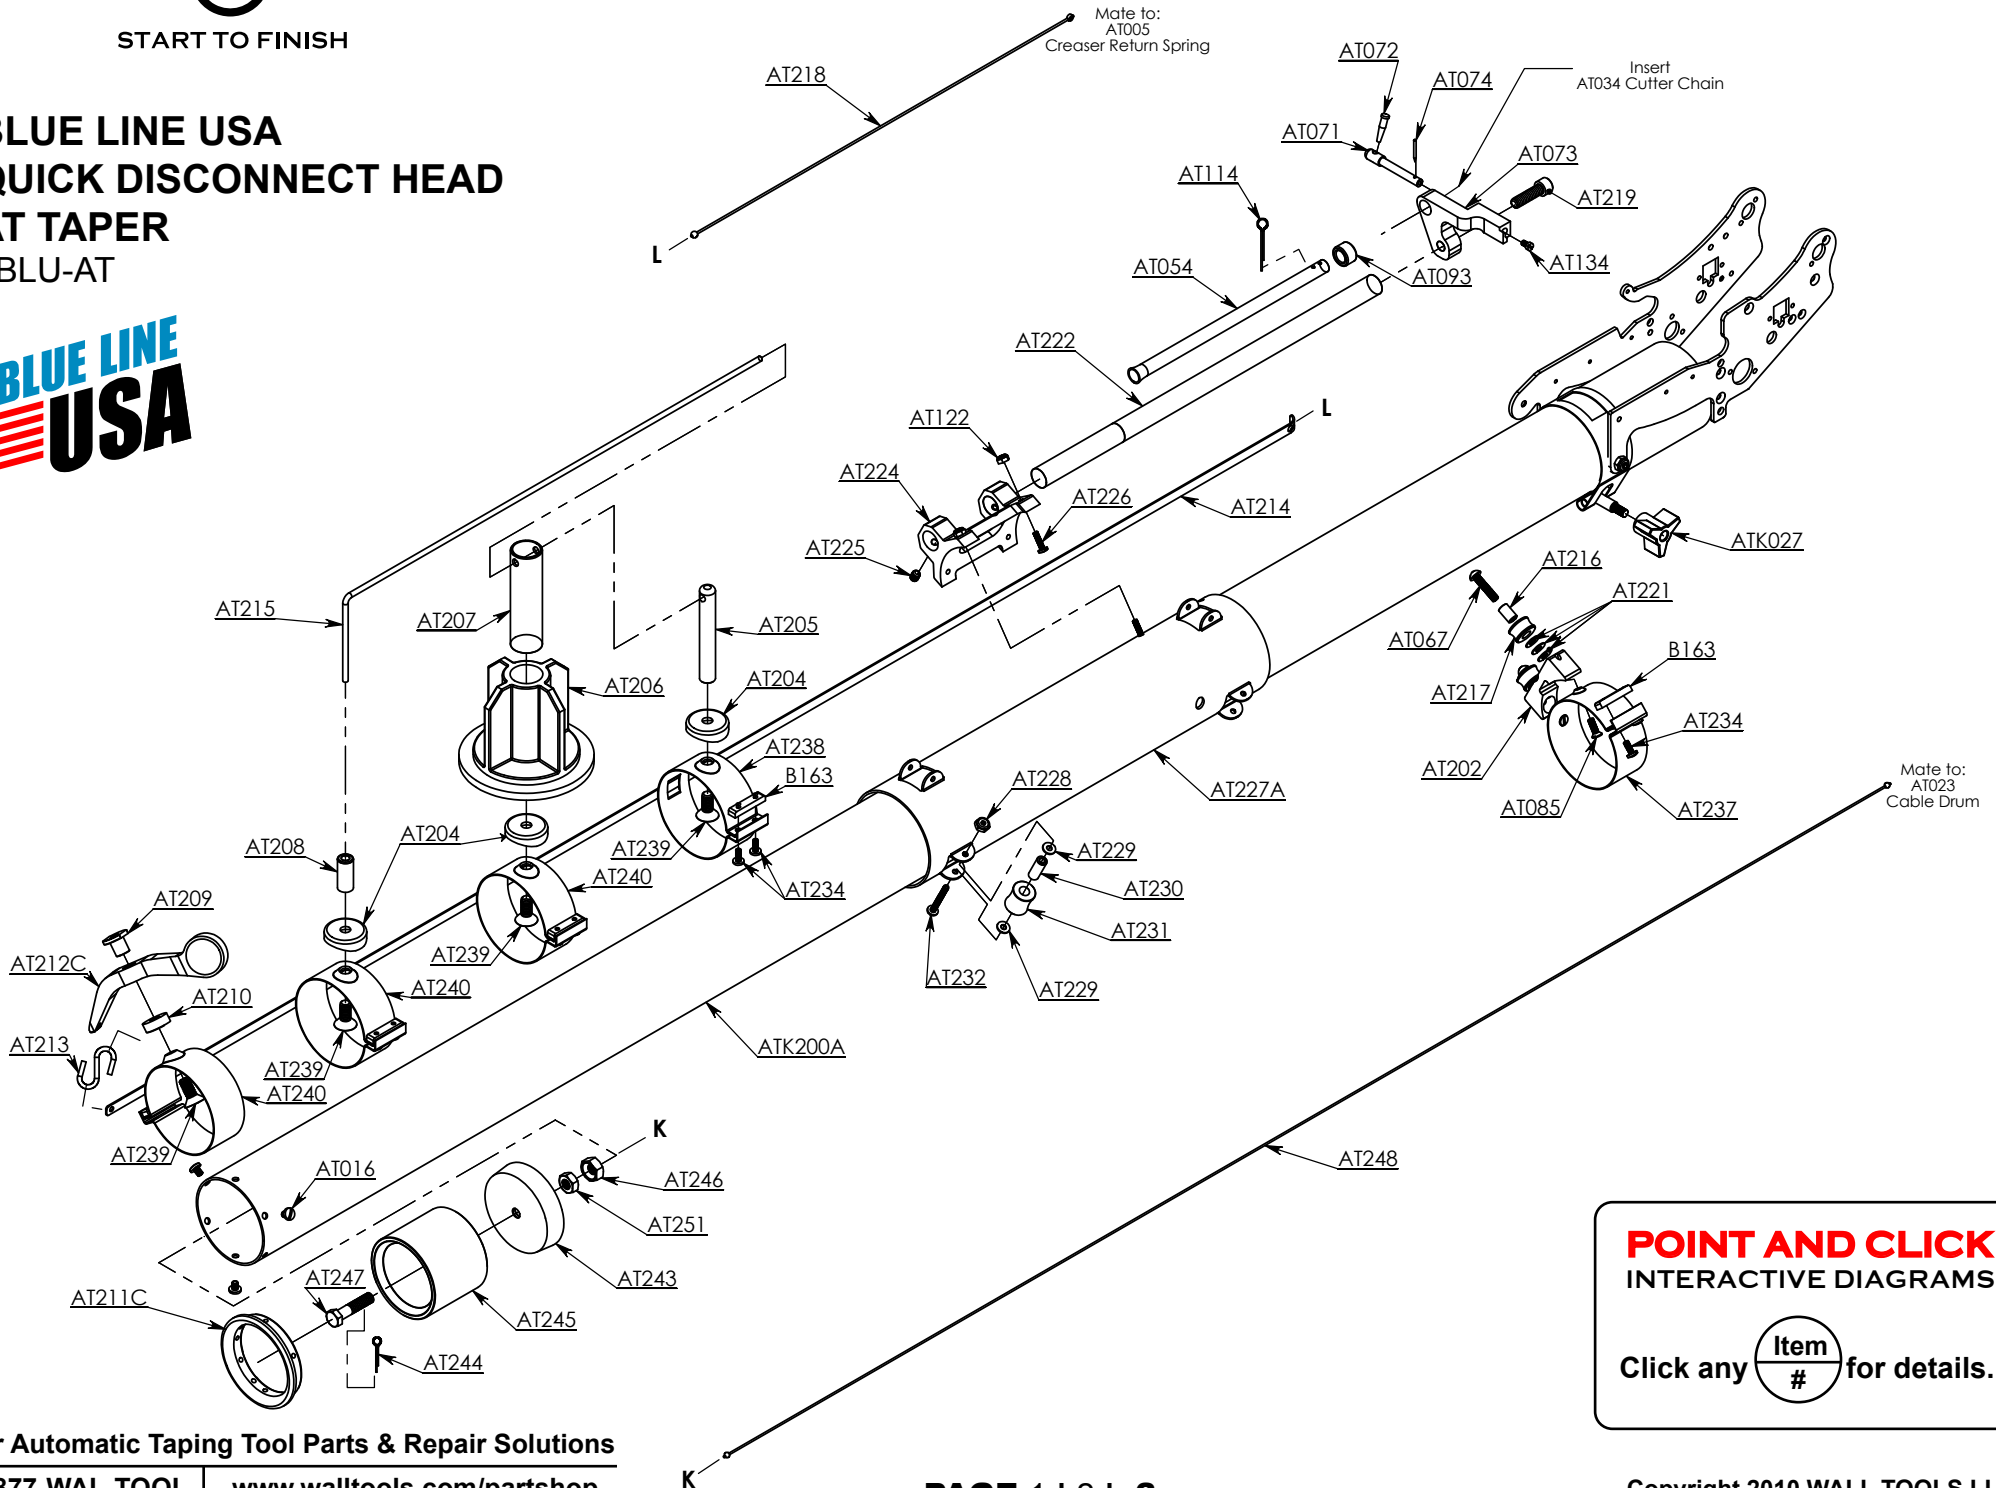

START TO FINISH

POINT AND CLICK
 INTERACTIVE DIAGRAMS

Click any  for details.

BLUE LINE USA QUICK DISCONNECT HEAD AT TAPER #BLU-AT

POINT AND CLICK
INTERACTIVE DIAGRAMS

Click any  for details.