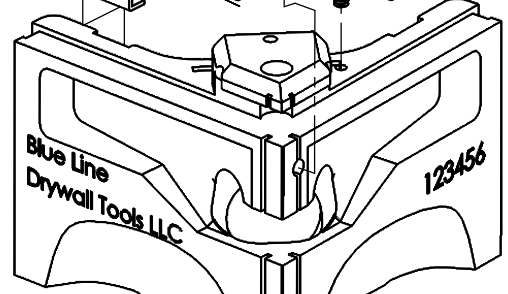

CFH

BLUE LINE USA CORNER FINISHERS

#BLU-CF2

#BLU-CF3

#BLU-CF35

CRA015

B068

CF105 3.7"

CFA024

CR019

AT012

CFA116

POINT AND CLICK
INTERACTIVE DIAGRAMS

Click any  for details.

Copyright 2010 WALL TOOLS LLC.