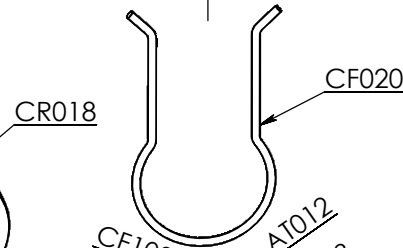

CFH

BLUE LINE USA CORNER FINISHERS

#BLU-CF2

#BLU-CF3

#BLU-CF35

CRA015

B068

CF105 3.7"

CFA024

CR019

AT012

CFA116

POINT AND CLICK
INTERACTIVE DIAGRAMS

Click any  for details.

Copyright 2010 WALL TOOLS LLC.