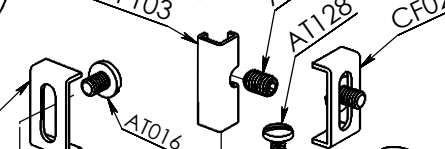

CFH

BLUE LINE USA CORNER FINISHERS

#BLU-CF2

#BLU-CF3

#BLU-CF35

CRA015

B068

CF105 3.7"

CFA024

CR019

AT012

CFA116

POINT AND CLICK
INTERACTIVE DIAGRAMS

Click any  for details.

Copyright 2010 WALL TOOLS LLC.