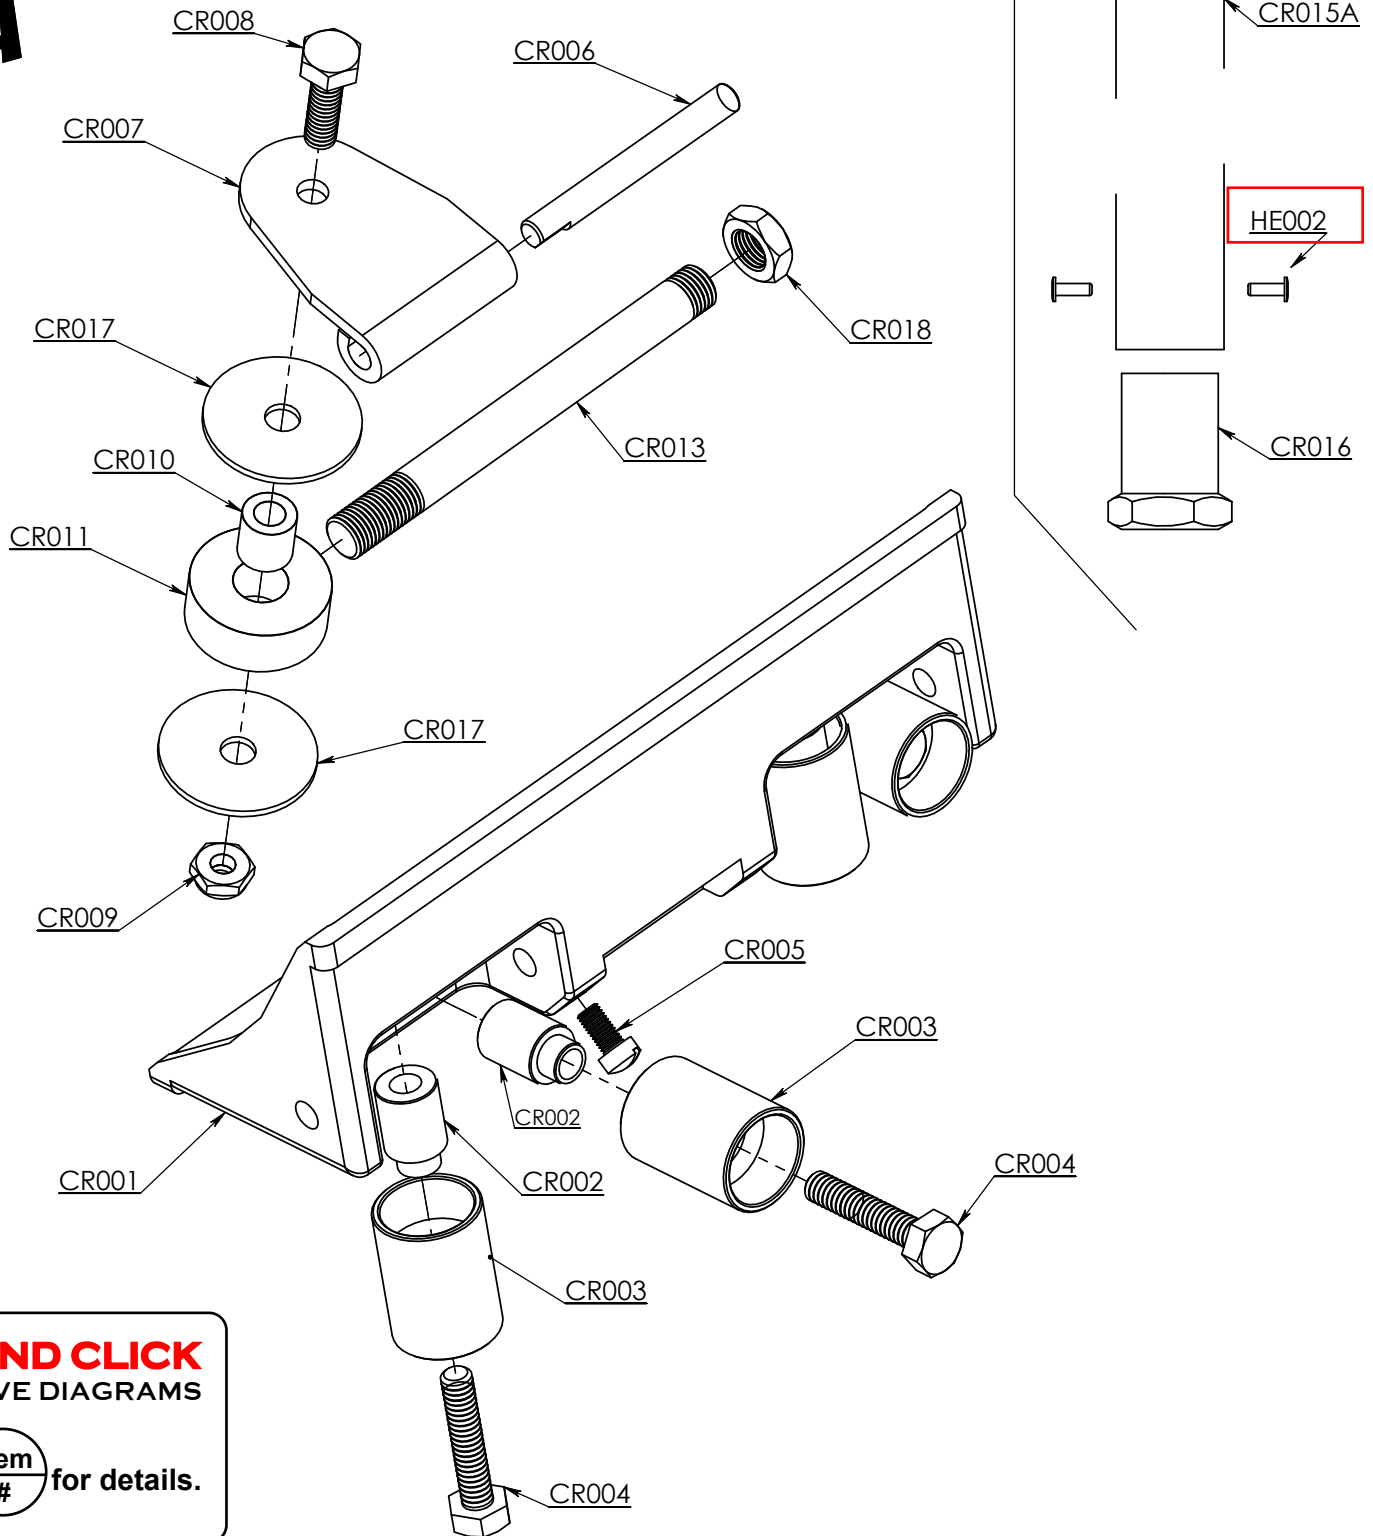

BLUE LINE USA CORNER ROLLER

#BLU-CR

POINT AND CLICK
INTERACTIVE DIAGRAMS

Click any  for details.