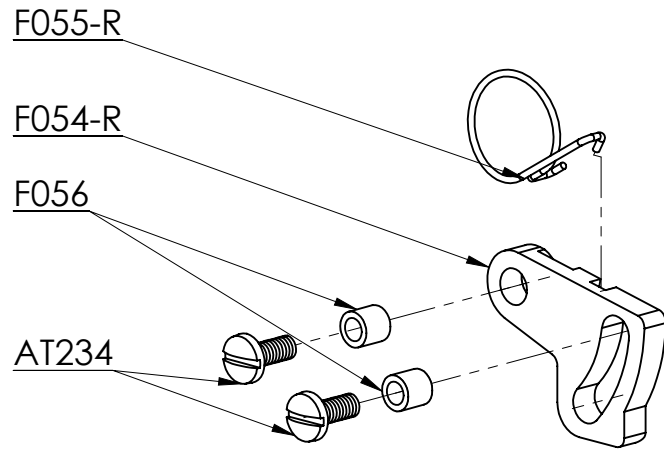

Blue Line USA Flat Box Bead Guides (BLU-FBBG)

Kit contains both sides (right hand side shown)
Includes fitting instructions.

POINT AND CLICK
INTERACTIVE DIAGRAMS

Click any  for details.