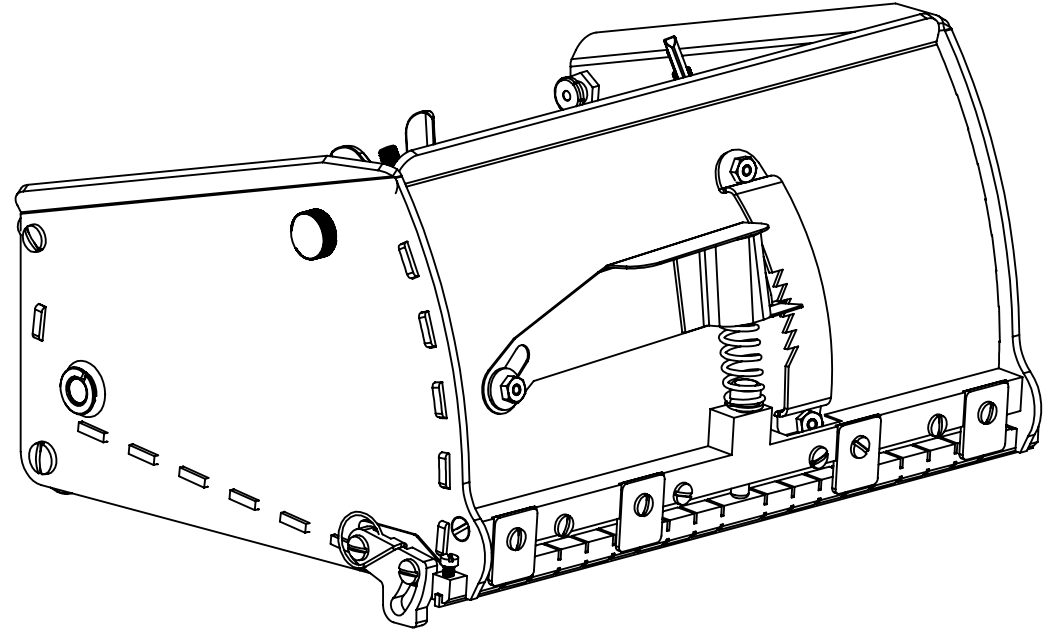

Blue Line USA Flat Box Bead Guides (BLU-FBBG)

Kit contains both sides (right hand side shown)
Includes fitting instructions.

POINT AND CLICK
INTERACTIVE DIAGRAMS

Click any  for details.