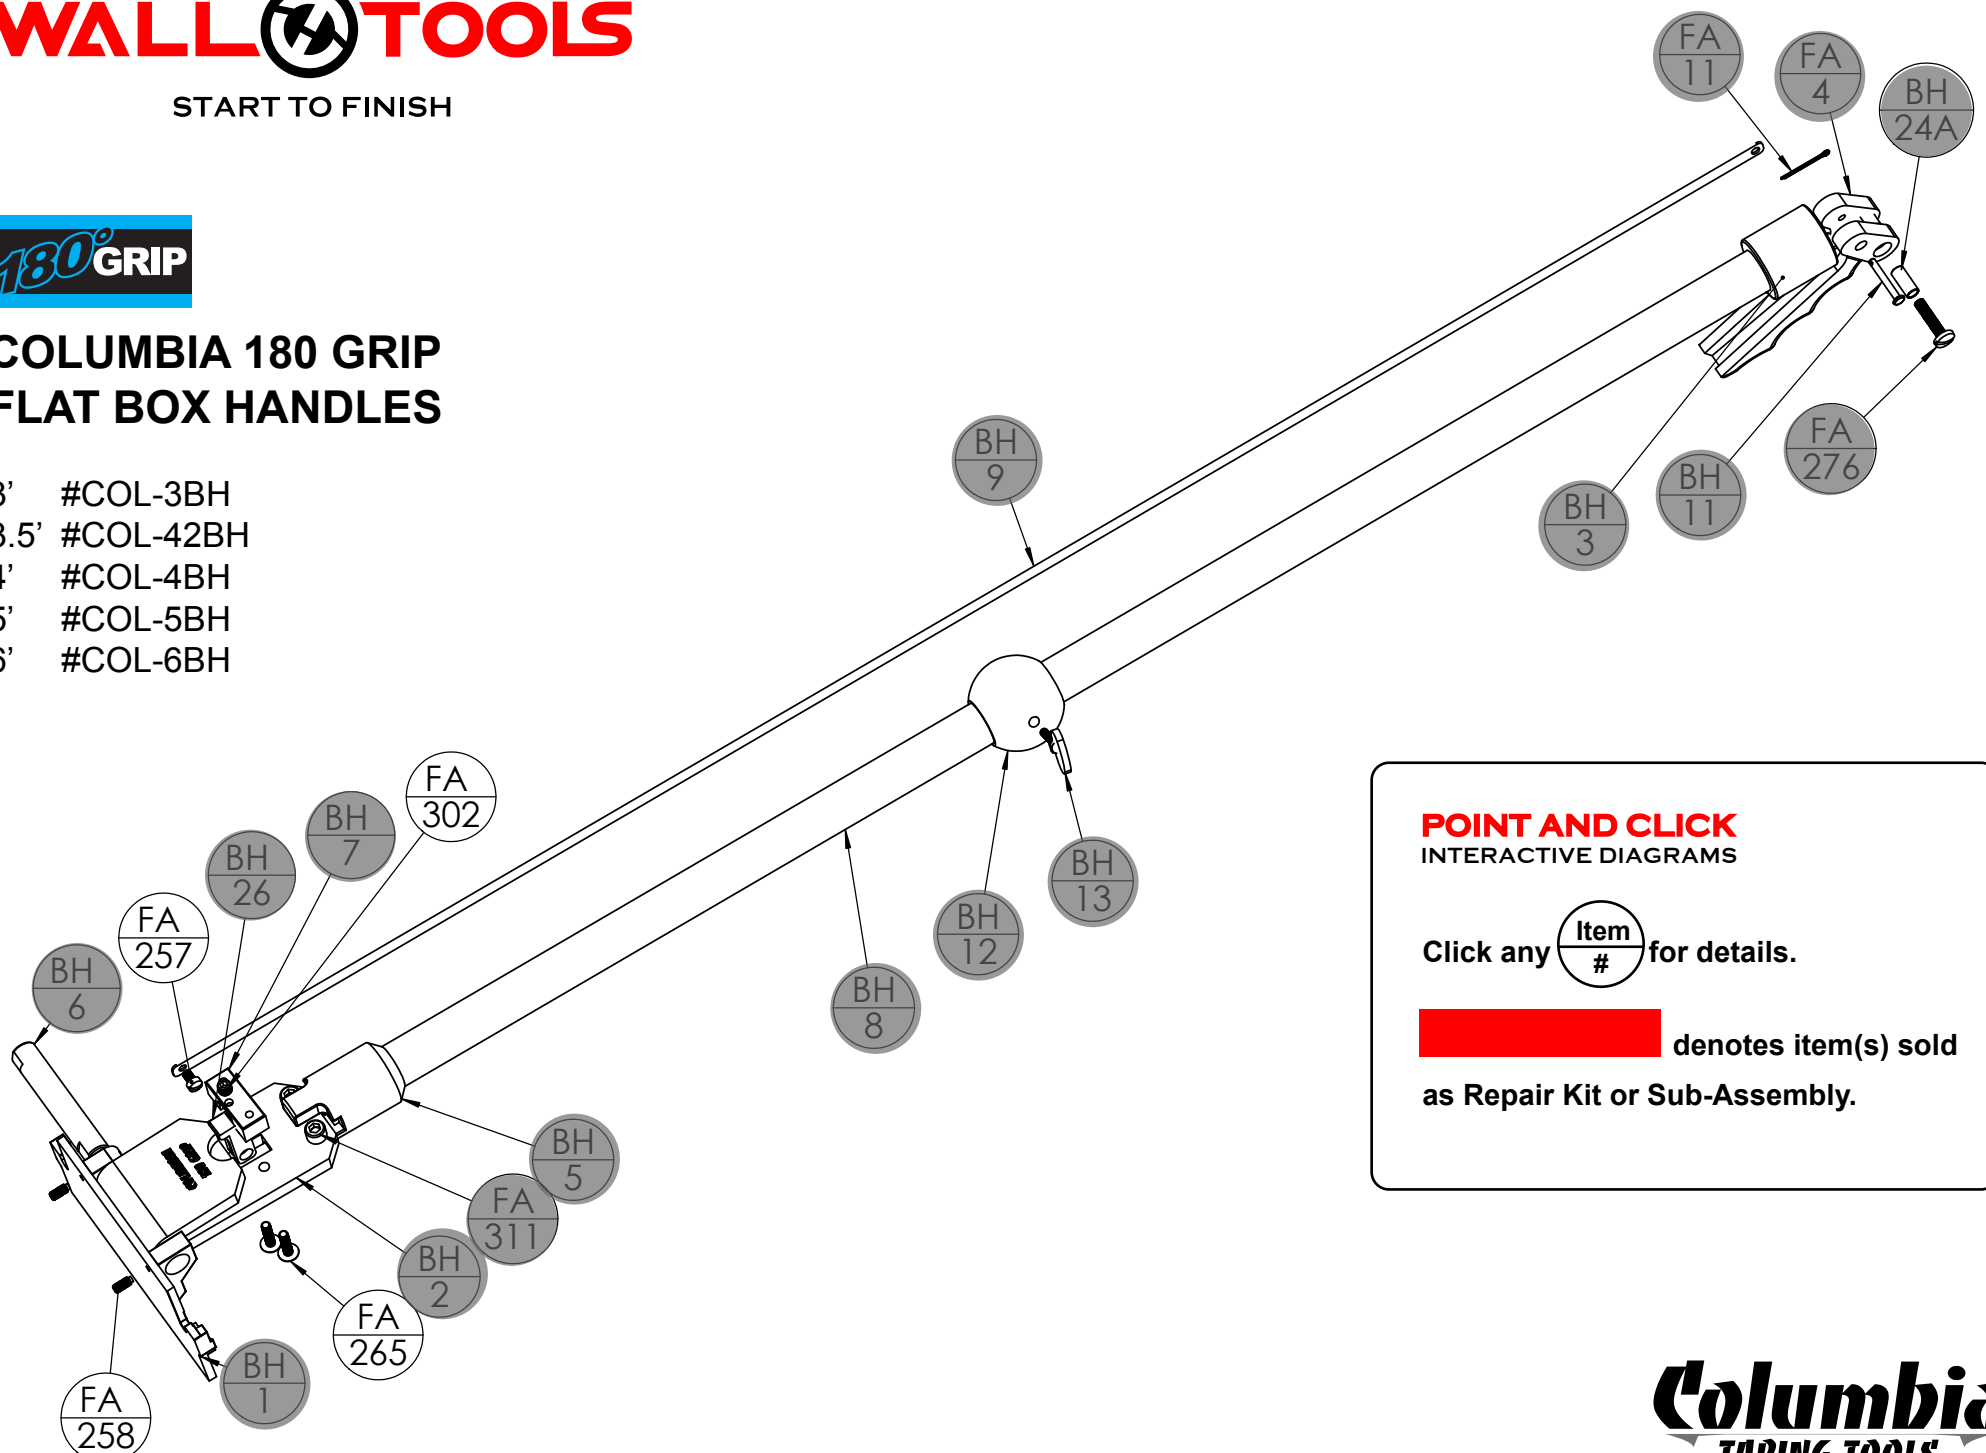

COLUMBIA 180 GRIP FLAT BOX HANDLES

- 3' #COL-3BH
- 3.5' #COL-42BH
- 4' #COL-4BH
- 5' #COL-5BH
- 6' #COL-6BH

POINT AND CLICK INTERACTIVE DIAGRAMS

Click any  for details.

 denotes item(s) sold as Repair Kit or Sub-Assembly.