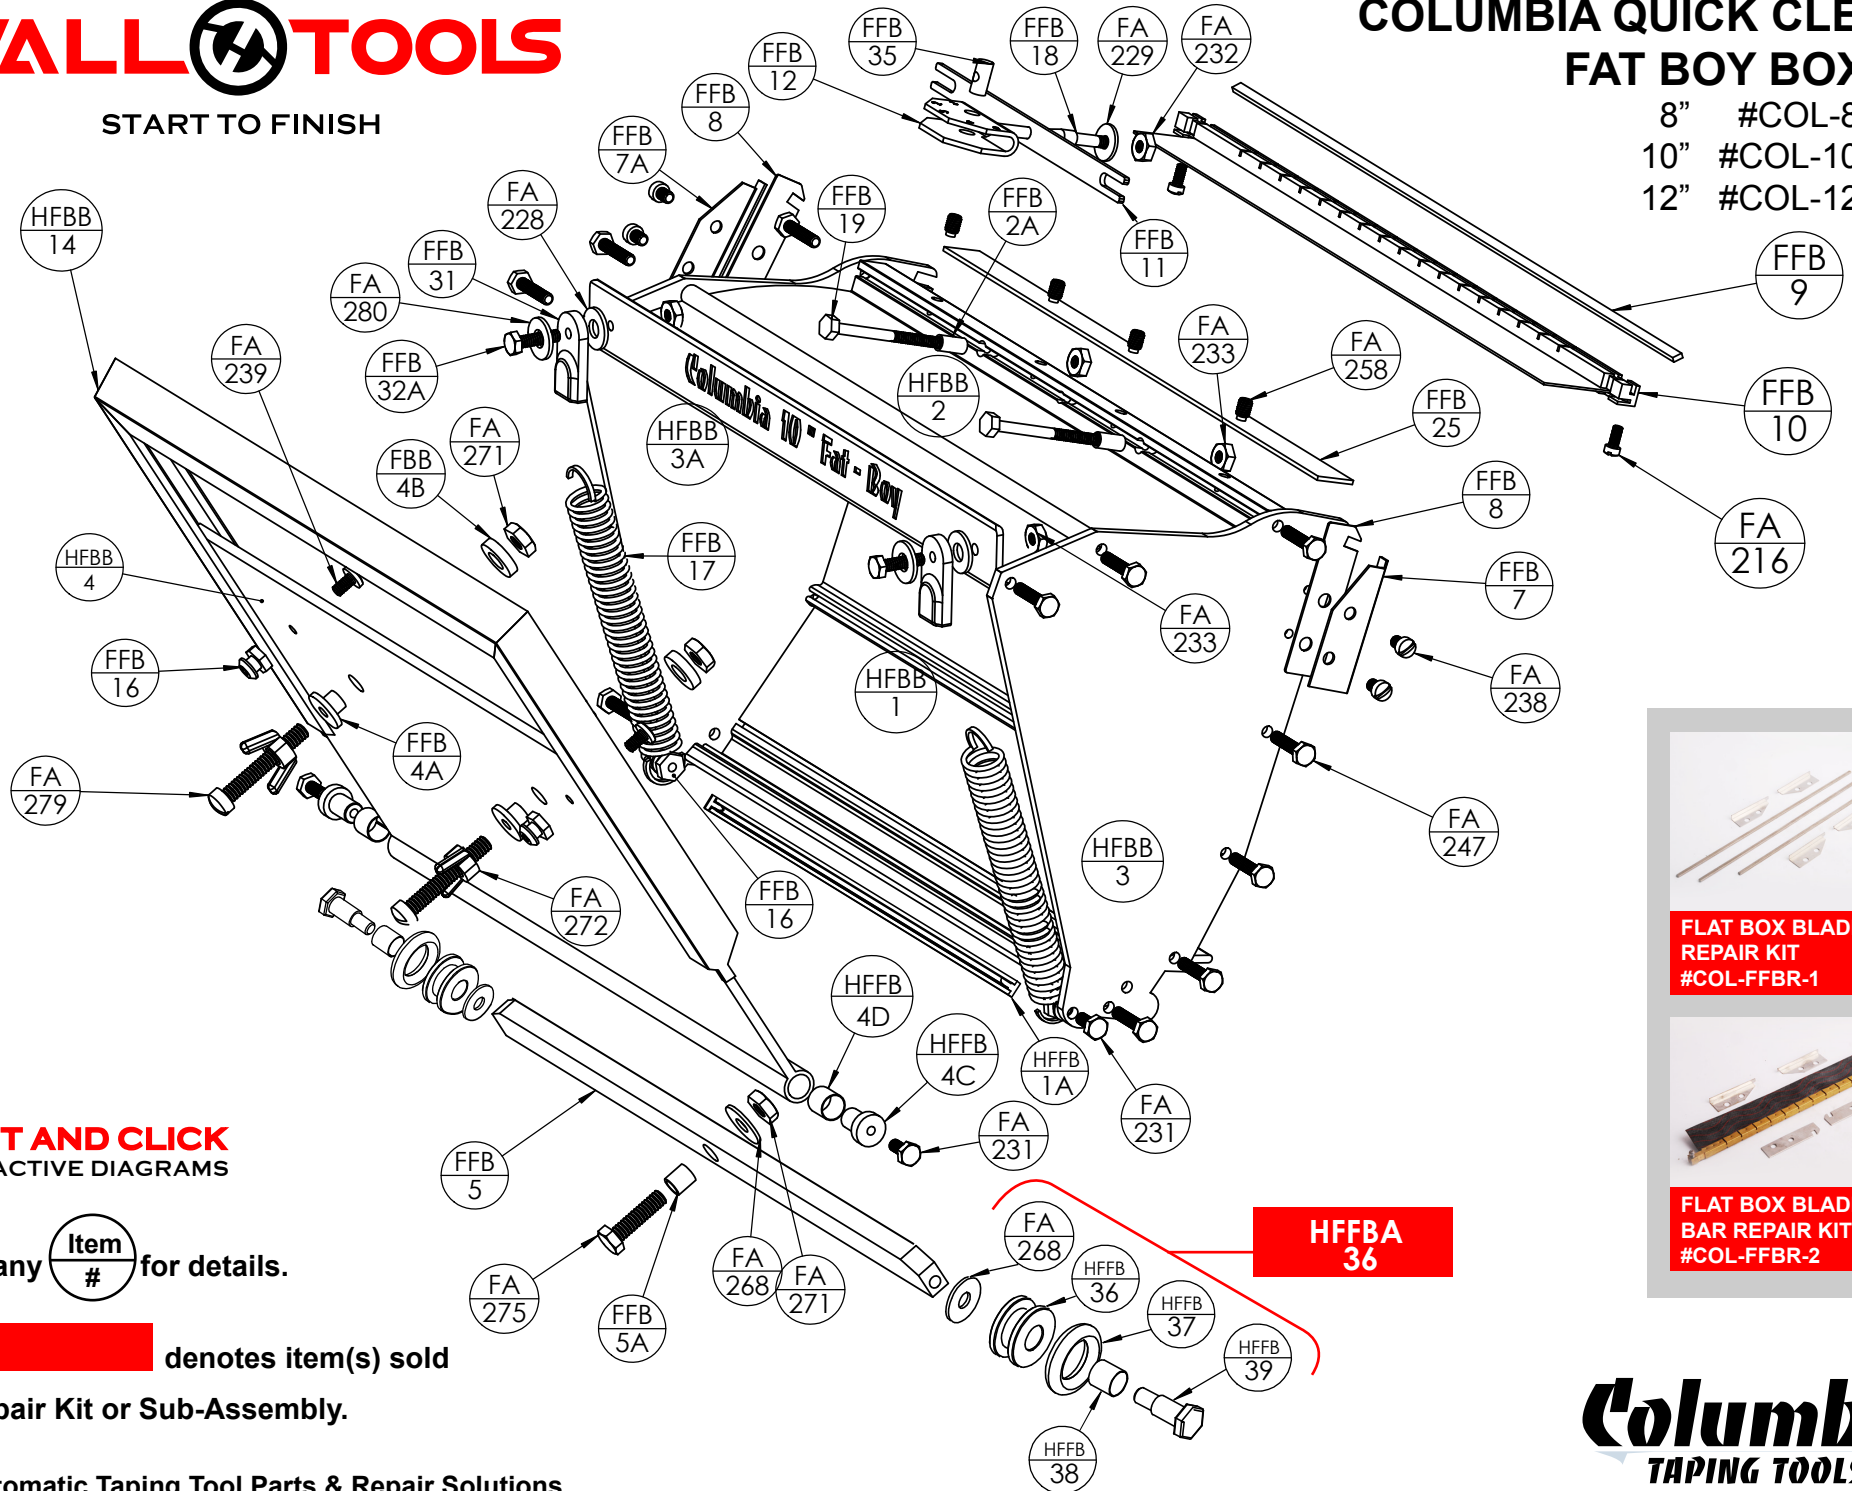

## COLUMBIA QUICK CLEAN FAT BOY BOXES

- 8" #COL-8FBB
- 10" #COL-10FBB
- 12" #COL-12FBB

**FLAT BOX BLADE  
REPAIR KIT  
#COL-FFBR-1**

**FLAT BOX BLADE  
BAR REPAIR KIT  
#COL-FFBR-2**

**POINT AND CLICK**  
INTERACTIVE DIAGRAMS

Click any **Item #** for details.

**[Red Box]** denotes item(s) sold  
as Repair Kit or Sub-Assembly.