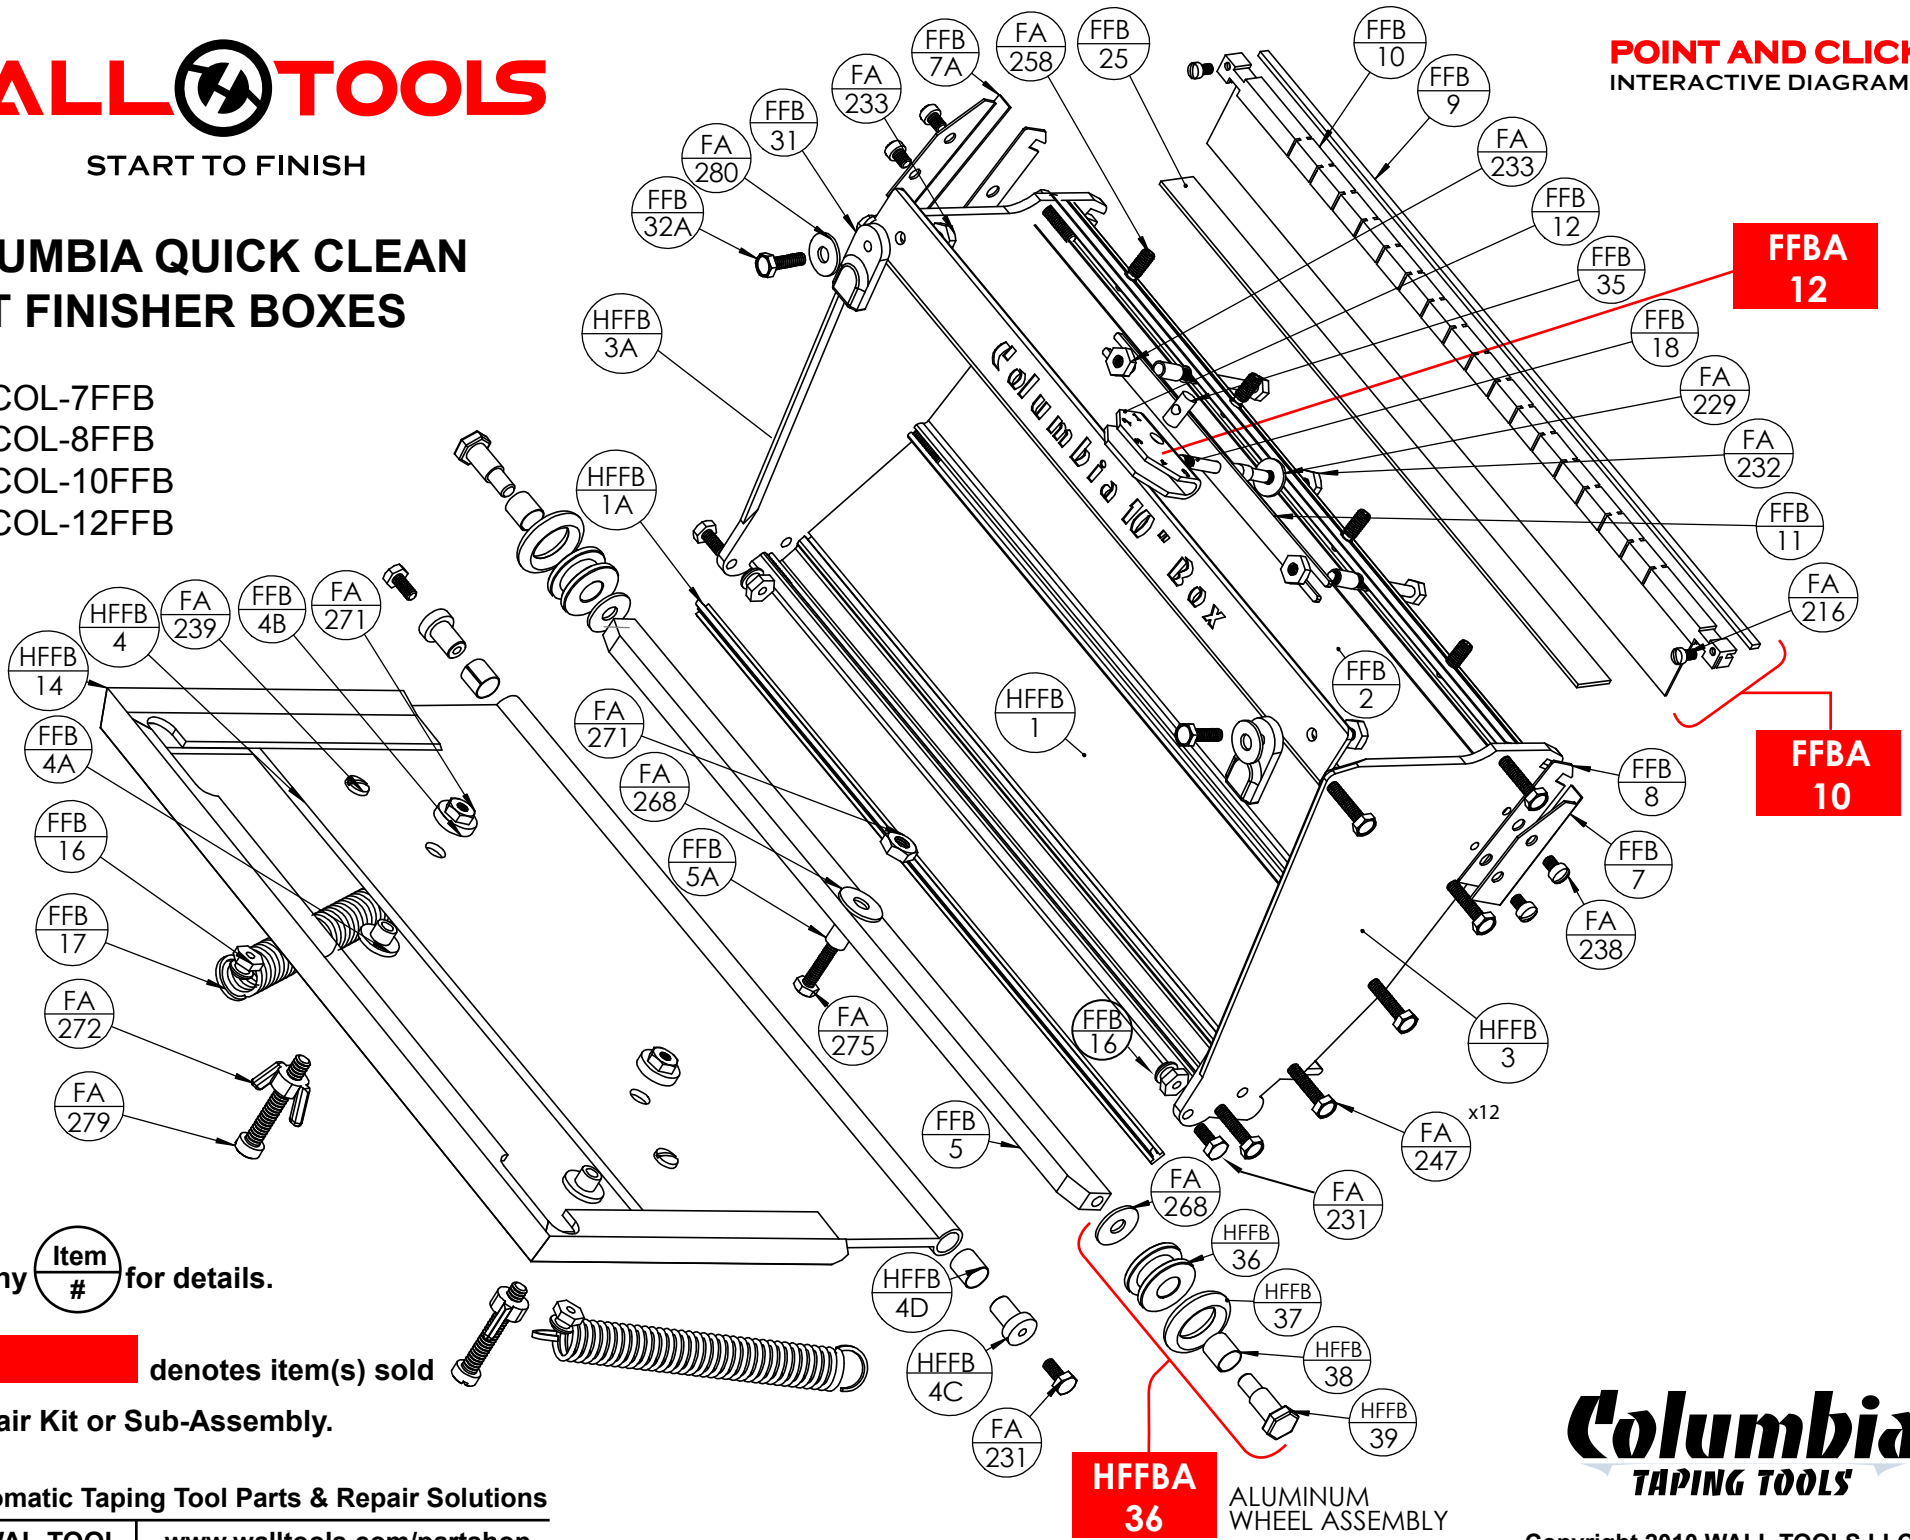

COLUMBIA QUICK CLEAN FLAT FINISHER BOXES

- 7" #COL-7FFB
- 8" #COL-8FFB
- 10" #COL-10FFB
- 12" #COL-12FFB

**FFBA
12**

**FFBA
10**

**HFFBA
36**

ALUMINUM
WHEEL ASSEMBLY

Click any **Item #** for details.

FFBA 12 denotes item(s) sold as Repair Kit or Sub-Assembly.