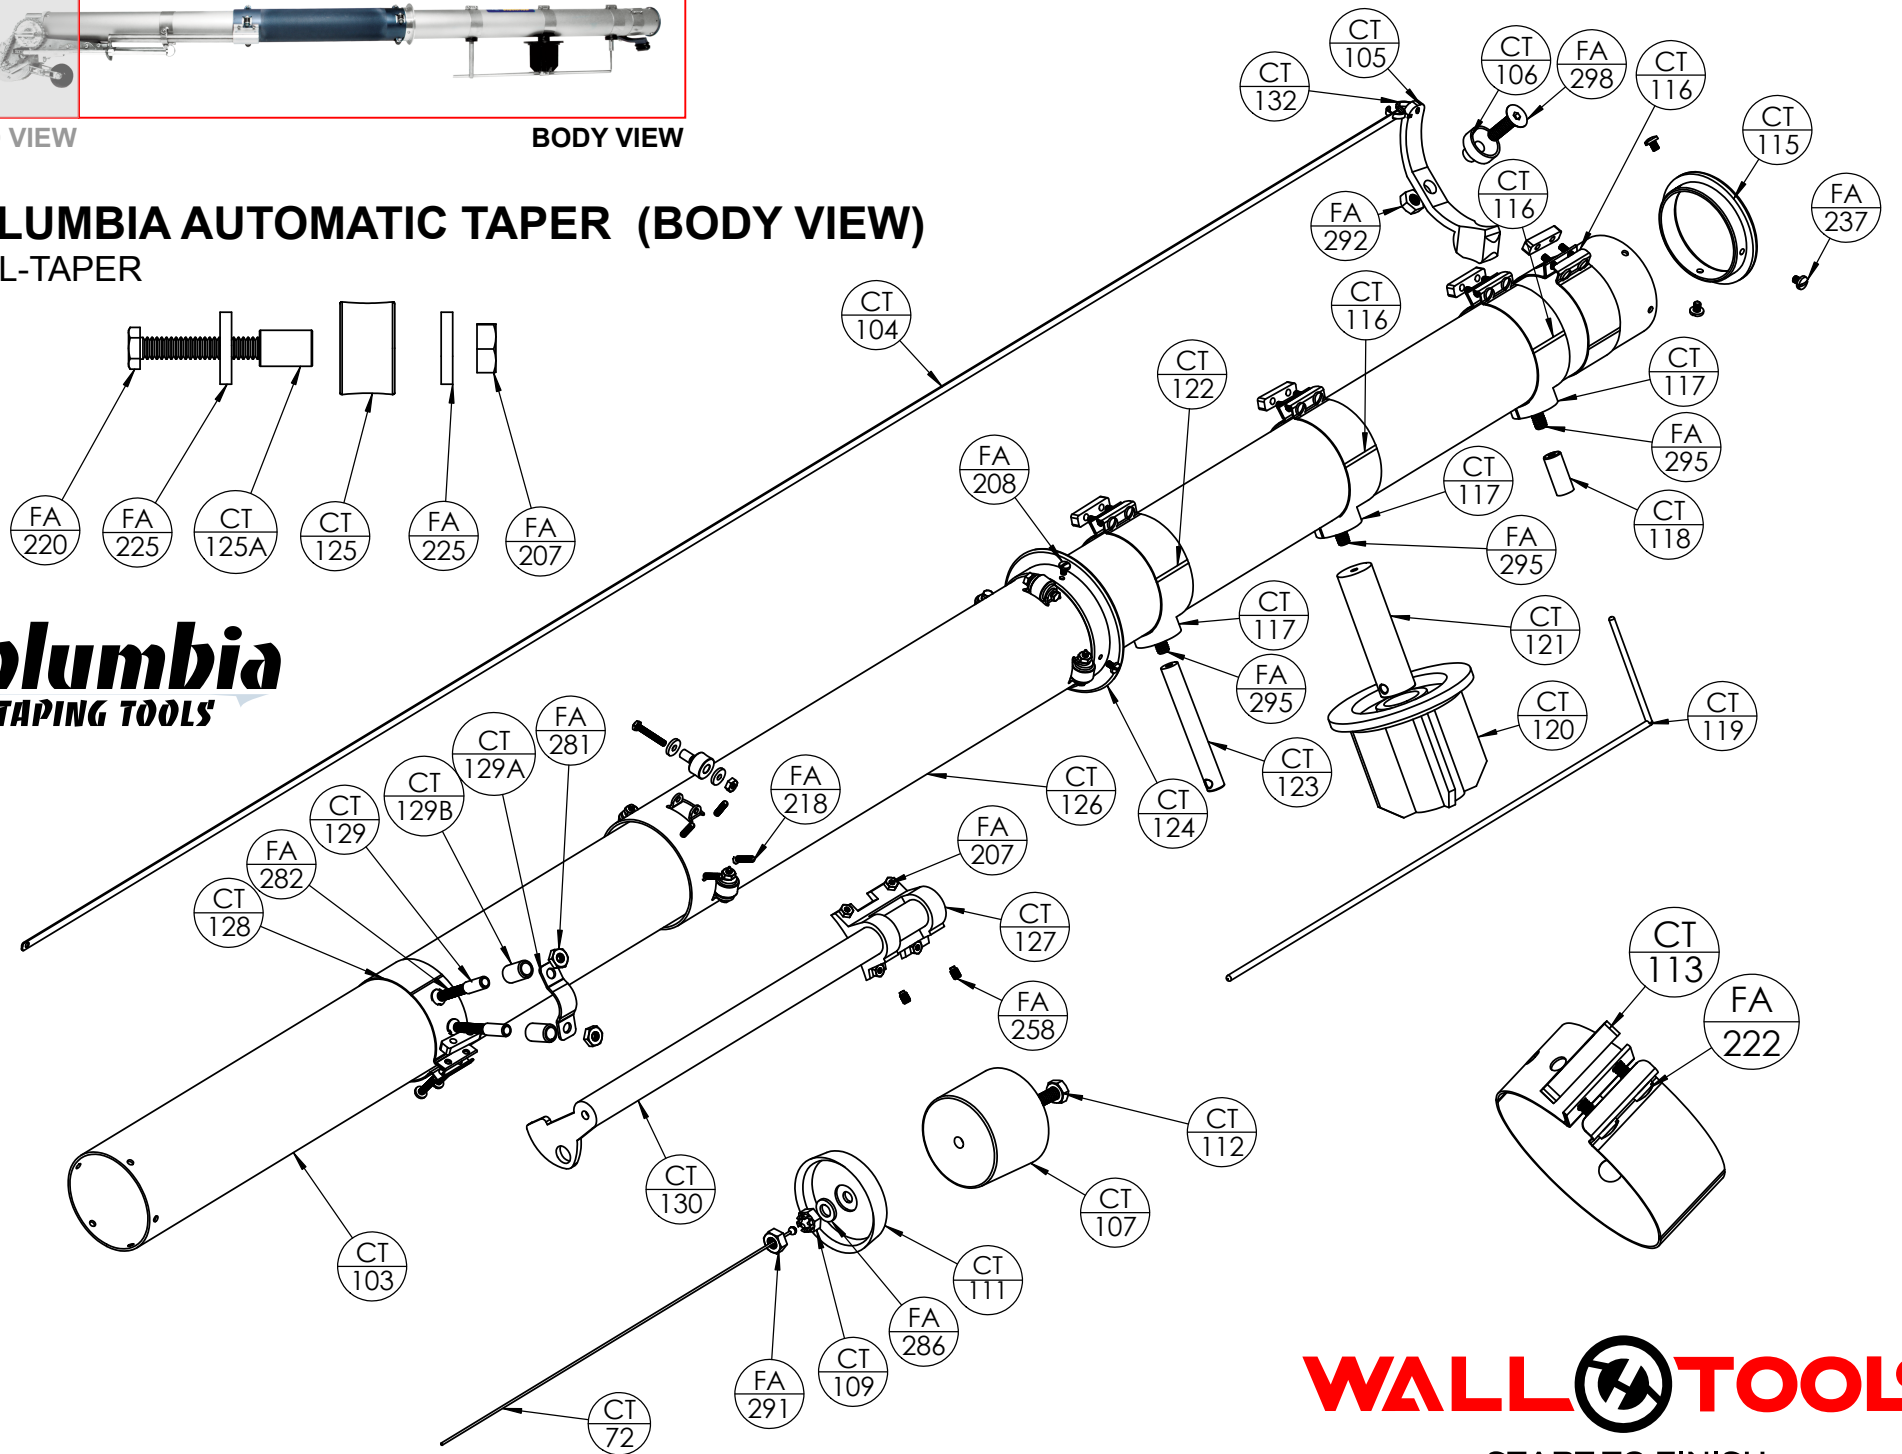

HEAD VIEW

BODY VIEW

COLUMBIA AUTOMATIC TAPER (BODY VIEW)

#COL-TAPER

Columbia TAPING TOOLS

POINT AND CLICK INTERACTIVE DIAGRAM

WALL TOOLS

START TO FINISH