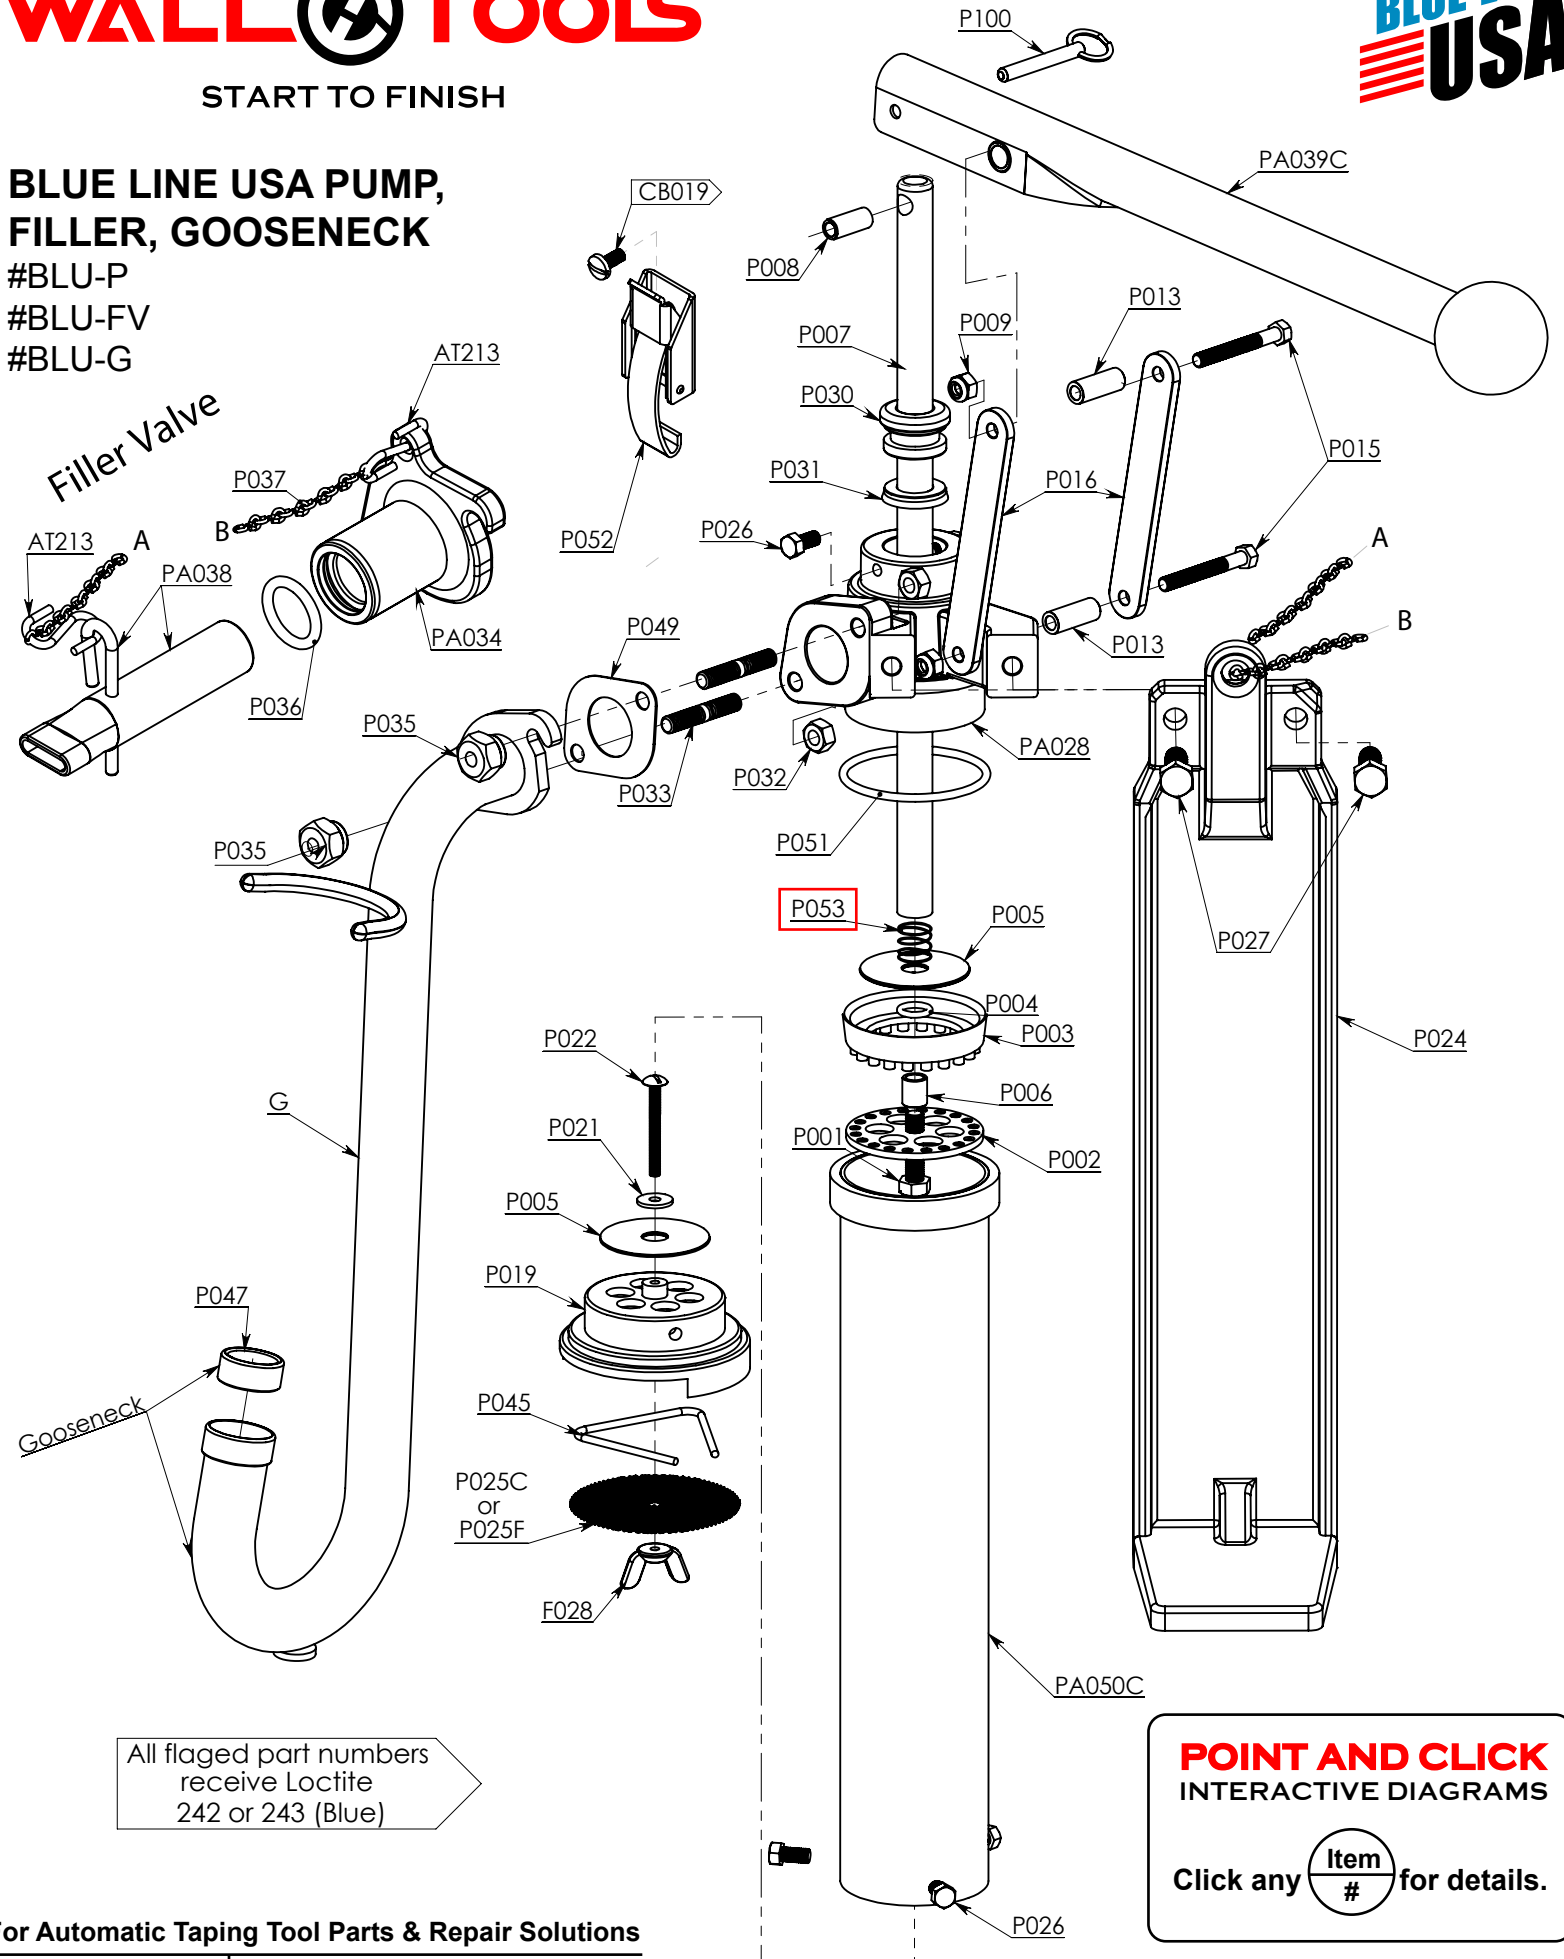

## BLUE LINE USA PUMP, FILLER, GOOSENECK

#BLU-P  
#BLU-FV  
#BLU-G

All flaged part numbers  
receive Loctite  
242 or 243 (Blue)

**POINT AND CLICK**  
INTERACTIVE DIAGRAMS

Click any  for details.